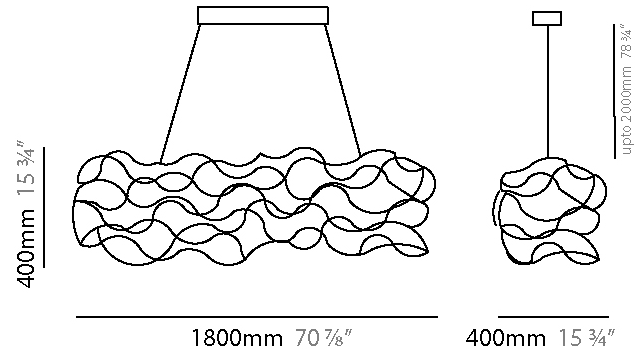

D101682-

base number   LED Dimming   Color Temperature   Finish Options

1. To build a product code in our configurator select the specify button on the base model # product page
2. To build a manual product code on this datasheet choose from the options listed below in blue font and add the suffix to the base model #

GENERAL

Series: Sirio
Subseries: Sirio Abstract
Brand: Quasar
Division: Design
Mounting Type: Suspension
Mounting Location: Ceiling
Subcategory: Ambient

PHYSICAL

Shape: Abstract
Length (mm): 1800
Length (in): 70 ⁷/₈
Width (mm): 400
Width (in): 15 ³/₄
Height (mm): 400
Height (in): 15 ³/₄
Max. Overall Height (mm): 2400
Max. Overall Height (in): 94 ¹/₂
Light Distribution: Omnidirectional
Weight (kg): 4.5
Weight (lbs): 9.9
Fixture Finish: [NIC](#) / [BRA](#) / [BBR](#)
Fixture Material: Metal
Cable Details: 2000mm Cable
Upon Request: Custom Sizes

ELECTRICAL

Lamp Type: LED
Input Wattage (W): 42
Dimming: [Non-Dimming / Phase Dimming (120vac Only)](#)
Driver Included: Yes
Driver Location: Integrated
Driver Type: Constant Voltage - 120/277Vac
Driver Class: Class 2
Input Voltage (V): 120 - 277
Output Voltage (V): 12
Upon Request: (Not included - see components) Integral: 0-10Vdc dimming

LED

Number of LEDs: 70
Color Temperature (°K): [2400](#) / [2800](#)
Max. Delivered Lumen (lm): 2100 (2800K)
CRI: >90 CRI
Lamp Life (hrs): 50000

OPTICAL

RATINGS AND CERTIFICATIONS

Certified By: Certified for North American Standards
IP rating: IP20