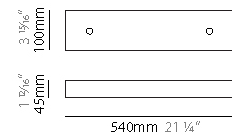

D101835-

base number   LED Dimming   Color Temperature   Finish Options

1. To build a product code in our configurator select the specify button on the base model # product page
2. To build a manual product code on this datasheet choose from the options listed below in blue font and add the suffix to the base model #

GENERAL

Series: Sirio
Subseries: Sirio Abstract
Partner: Quasar
Division: Design
Installation: Suspension
Product Type: Chandelier
Mounting Location: Ceiling

PHYSICAL

Shape: Abstract
Length (mm): 1800
Length (in): 70 ⁷/₈
Width (mm): 400
Width (in): 15 ³/₄
Height (mm): 400
Height (in): 15 ³/₄
Max. Overall Height (mm): 2400
Max. Overall Height (in): 94 ¹/₂
Weight (kg): 4.5
Weight (lbs): 9.9
[Fixture Finish: NIC / BRA / BBR](#)
Fixture Material: Metal
Cable Details: 2000mm Cable
Upon Request: Custom Sizes

ELECTRICAL

Lamp Type: LED
Input Wattage (W): 45
Max. Wattage Per Lamp (W): 3
[Dimming: Non-Dimming / Phase Dimming (120vac Only)](#)
Driver Included: Yes
Driver Location: Integrated
Driver Type: Constant Voltage - 120/277Vac
Driver Class: Class 2
Input Voltage (V): 120 - 277
Output Voltage (V): 12
Upon Request: (Not included - see components) Integral: 0-10Vdc dimming

LED

Number of LEDs: 70 + 1
[Color Temperature (°K): 2400 / 2800](#)
Max. Delivered Lumen (lm): 2100 (2800K)
CRI: >90 CRI
Lamp Life (hrs): 50000

OPTICAL

RATINGS AND CERTIFICATIONS

Certified By: Certified for North American Standards
IP rating: IP20