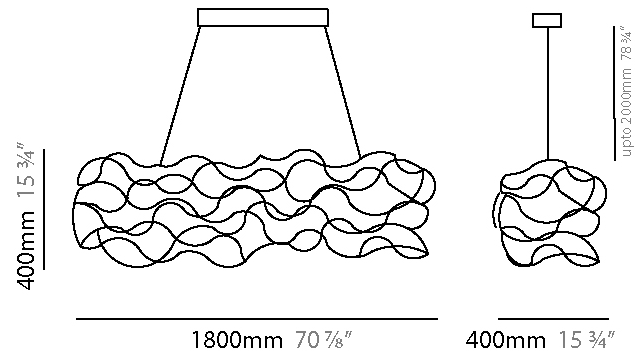

SIRIO ABSTRACT SUSPENSION

D101682-

base number   LED Dimming   Color Temperature   Finish Options

1. To build a product code in our configurator select the specify button on the base model # product page
2. To build a manual product code on this datasheet choose from the options listed below in blue font and add the suffix to the base model #

GENERAL

Series: Sirio
Subseries: Sirio Abstract
Partner: Quasar
Division: Design
Installation: Suspension
Product Type: Chandelier
Mounting Location: Ceiling

PHYSICAL

Shape: Abstract
Length (mm): 1800
Length (in): 70 ⁷/₈
Width (mm): 400
Width (in): 15 ³/₄
Height (mm): 400
Height (in): 15 ³/₄
Max. Overall Height (mm): 2400
Max. Overall Height (in): 94 ¹/₂
Weight (kg): 4.5
Weight (lbs): 9.9
[Fixture Finish: NIC / BRA / BBR](#)
Fixture Material: Metal
Cable Details: 2000mm Cable
Upon Request: Custom Sizes

ELECTRICAL

Lamp Type: LED
Input Wattage (W): 42
[Dimming: Non-Dimming / Phase Dimming (120vac Only)](#)
Driver Included: Yes
Driver Location: Integrated
Driver Type: Constant Voltage - 120/277Vac
Driver Class: Class 2
Input Voltage (V): 120 - 277
Output Voltage (V): 12
Upon Request: (Not included - see components) Integral: 0-10Vdc dimming

LED

Number of LEDs: 70
[Color Temperature (°K): 2400 / 2800](#)
Max. Delivered Lumen (lm): 2100 (2800K)
CRI: >90 CRI
Lamp Life (hrs): 50000

OPTICAL

RATINGS AND CERTIFICATIONS

Certified By: Certified for North American Standards
IP rating: IP20