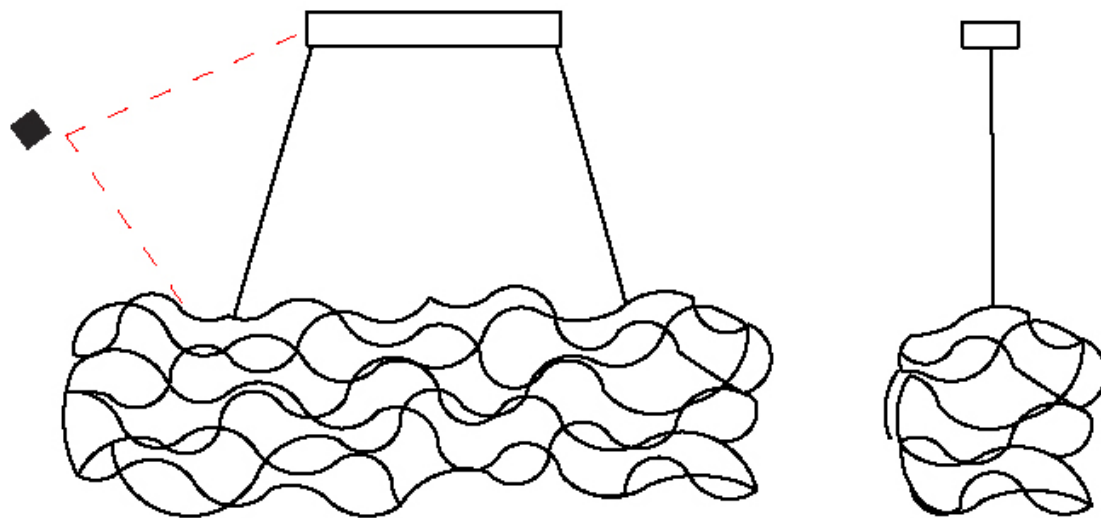

SIRIO ABSTRACT SUSPENSION

D101682-

PROJECT
TYPE
SPECIFIER
QUANTITY
DATE

D